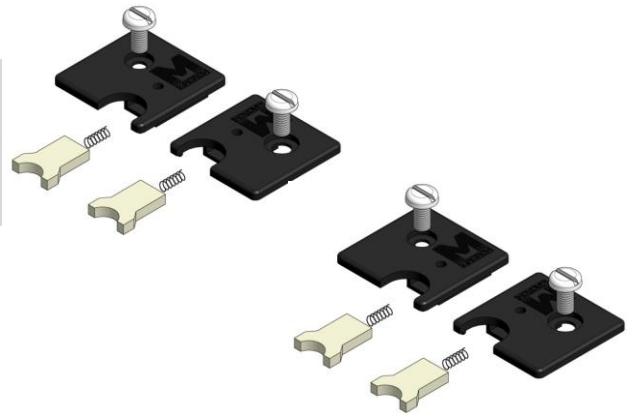

### SPECIFICATIONS

- Includes felt wiper fully saturated with lubricating oil
- Cleans and lubricates Macron 14 rail
- Spring loaded wiper to ensure constant contact with rail
- Designed for ease of replacement

### MATERIALS

Lubricating Cap	Plastic Composite
Mounting Screw	Nylon
Spring	Steel
Wiper	Felt

### PARTS BREAKDOWN

Description	Qty/Kit
Left Hand Lubricating Cap	2
Right Hand Lubricating Cap	2
M8 Pan Head Screw	4
Spring	4
Wiper	4