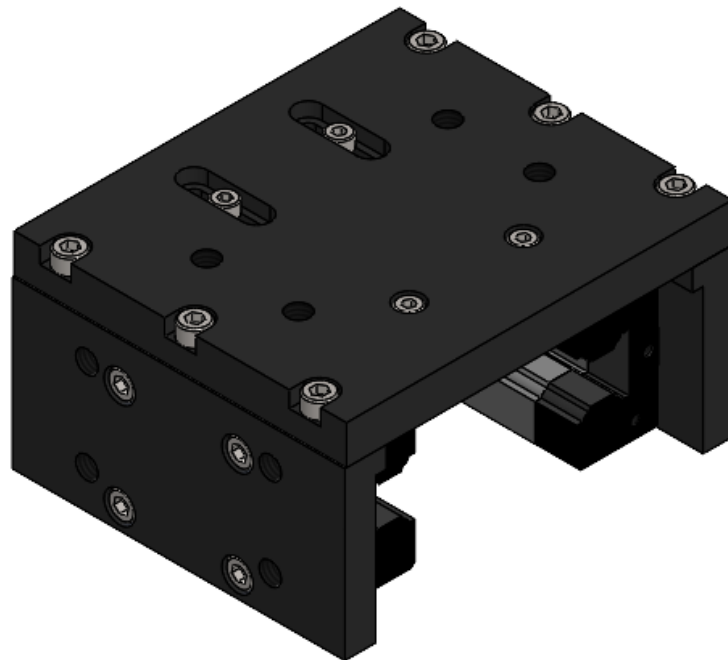

MACRON DYNAMICS, INC.

**PRODUCT
Datasheet**

Cart Replacement Kit CSA-R6D

MATERIALS

Cart Body	Aluminum
Linear bearing	Steel
Screws	Steel

Cart kit fits all MSA-R6D actuators

MACRON DYNAMICS, INC.
100 Phyllis Drive
Croydon, PA 19021