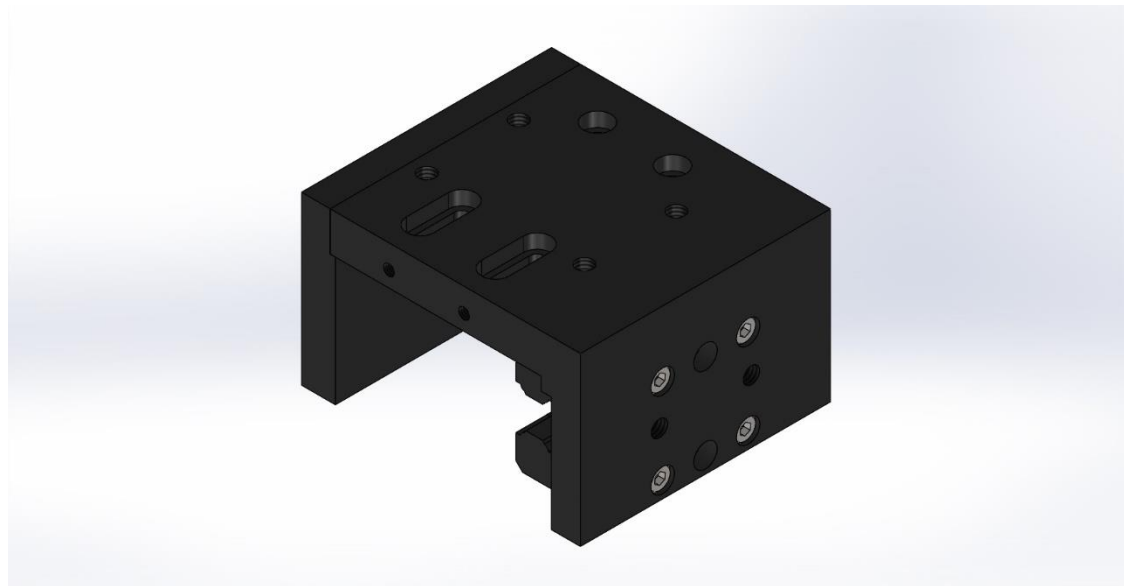

MACRON DYNAMICS, INC.

**PRODUCT
Datasheet**

Cart Replacement Kit CSA-R5D

MATERIALS

Cart Body	Aluminum
Linear bearing	Steel
Screws	Steel

Cart kit fits all MSA-R5D actuators

MACRON DYNAMICS, INC.
100 Phyllis Drive
Croydon, PA 19021