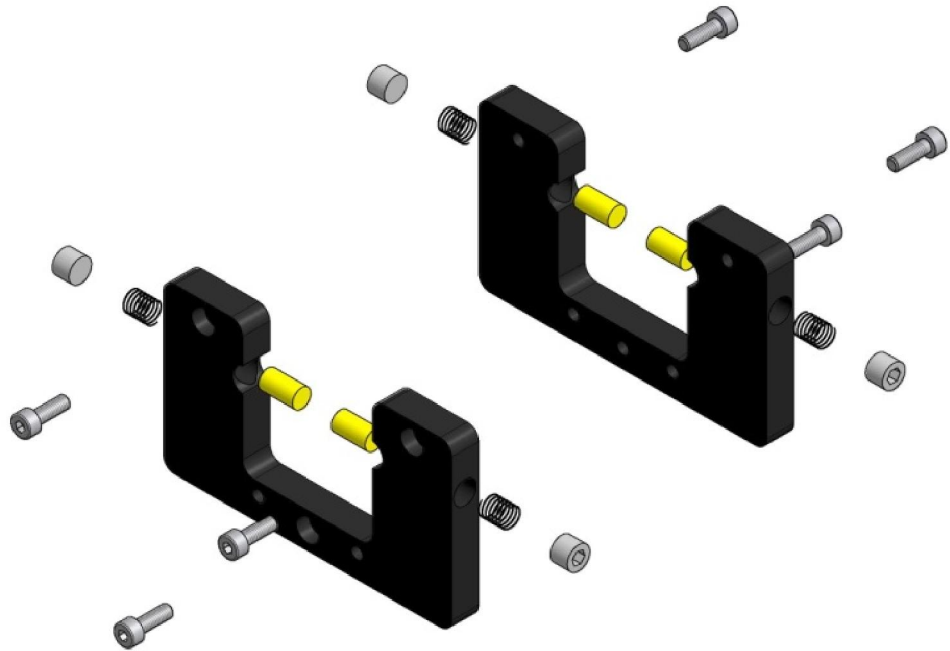

MACRON DYNAMICS, INC.

**PRODUCT
Datasheet**

**WIPER REPLACEMENT KIT
WRK-M6S**

PARTS BREAKDOWN

Description	QTY
MAC 6 CART LUBRICATING END CAP	2
6 WIPER	4
6 WIPER SPRING	4
M4 X 12 S.H.C.S.	6
M8x6 SOCKET SET SCREW	4