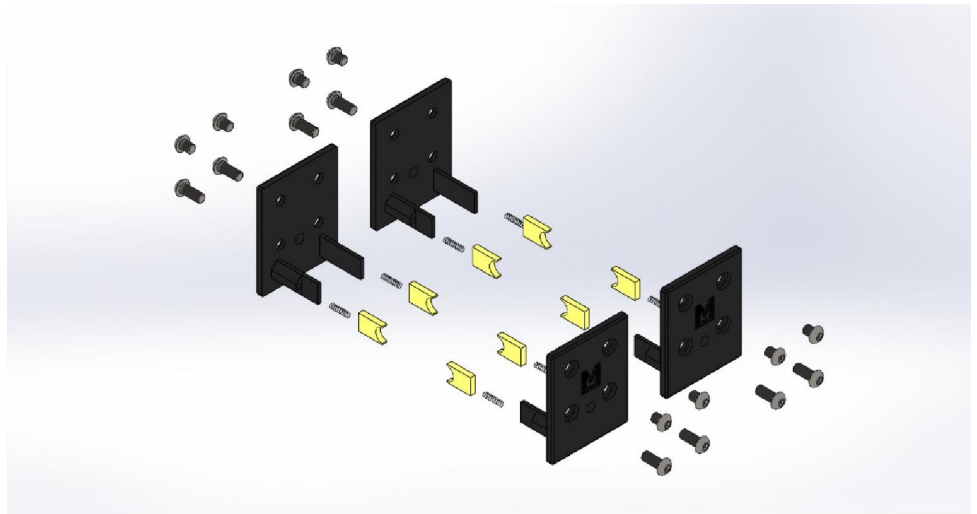

SPECIFICATIONS

- Includes felt wiper fully saturated with lubricating oil
- Cleans and lubricates Macron 14H rail
- Each kit will refit one Cart assembly

Wiper Replacement Kit WRK-14H

MATERIALS

Lubricating Cap	Plastic Composite
Mounting Screw	Steel, Zinc plated
Spring	Steel
Wiper	Felt

PARTS BREAKDOWN

Description	Qty/Kit
Lubricating End Cap	4
M8 x 10 Button head cap screw	8
M8 x 25 Button head cap screw	8
Spring	8
Wiper	8

MACRON DYNAMICS, INC.

**PRODUCT
Datasheet**

MACRON DYNAMICS, INC.
100 Phyllis Drive
Croydon, PA 19021