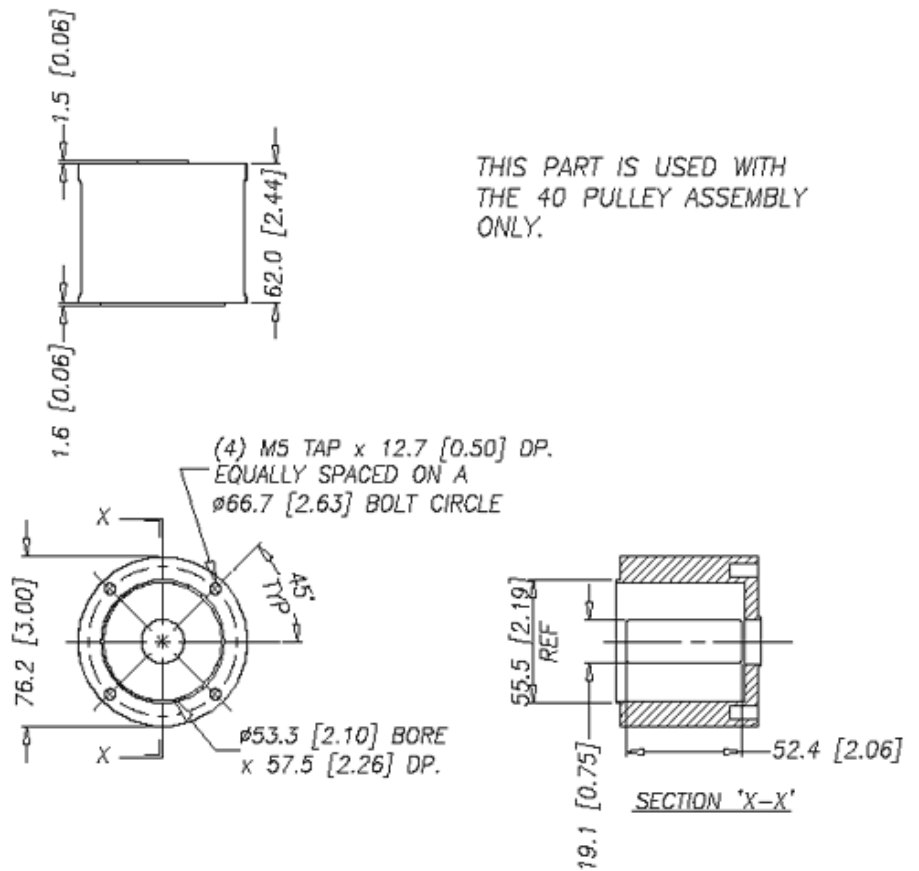

# Motor Mount Body - 40 mm

**MOTOR MOUNT 40**  
(NEMA 34 Adapter Shown)

**MOTOR MOUNTING BODY 40 - dimensional data**