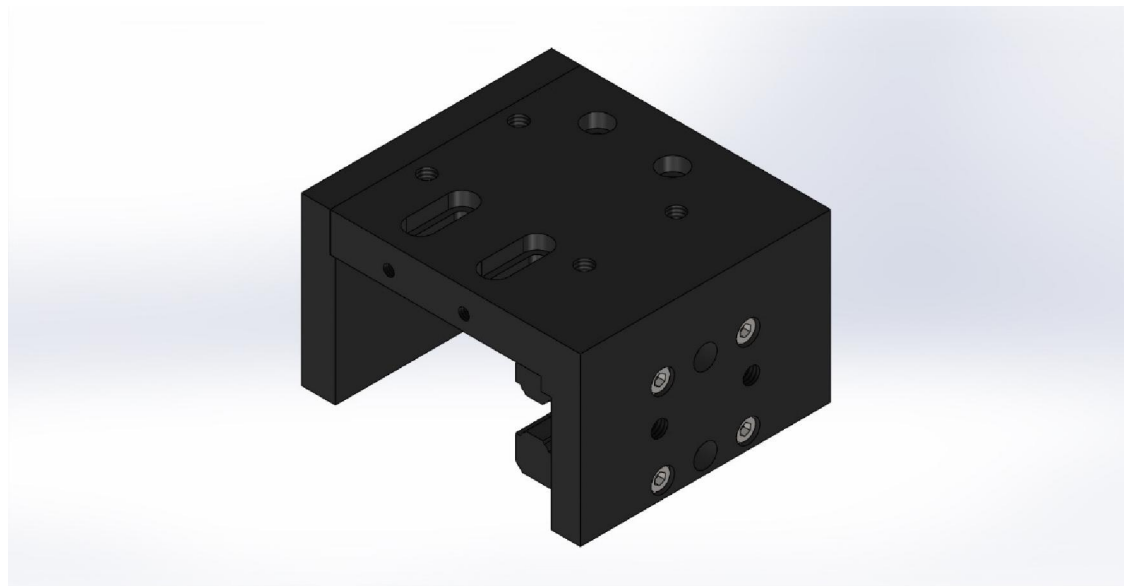

MACRON DYNAMICS, INC.

**PRODUCT
Datasheet**

Cart Replacement Kit CSA-R15

MATERIALS

Cart Body	Aluminum
Linear bearing	Steel
Screws	Steel

Cart kit fits all MSA-R15 actuators

MACRON DYNAMICS, INC.
100 Phyllis Drive
Croydon, PA 19021